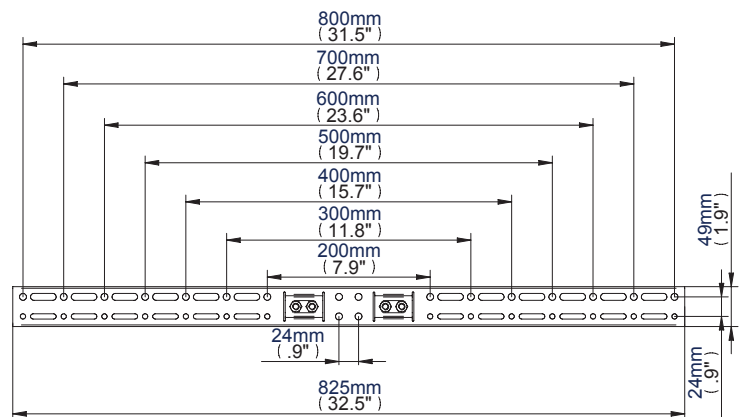

- Fits screens with horizontal patterns up to 800mm (31.5")
- Fits all VESA® fixings up to:
800 x 600mm (landscape screen orientation)
800 x 400mm (portrait screen orientation)
- Mounts screen in landscape or portrait style
- Includes universal flat screen interface kit
- 1.8m Ø50mm poles supplied with 5 cable management holes
- Non marking 3" locking/braked castors included
- Also supplied with optional screw in levelling feet
- **Dimensions:**
W: 1940mm (76.4")
D: 782mm (30.8")
H: 1120mm (44.1")
- Includes BT7057 pole rings
- Colours Available: Black

BT8503

Front View With Castors

Side View With Castors

Side View With Levelling Feet

Trolley Base

Small Interface Arm

Large Interface Arm

| Colour: | Order Ref: | EAN Code: | Master Carton Qty: | Inner Carton Qty: | Master Carton Weight: | Master Carton Cube: |
|---------|------------|-----------------------|--------------------|-------------------|-----------------------|---------------------|
| Black | BT8503/B | Box 1: 10878724007875 | 0.5 | 0/0 | 16.45kg (36.19lbs) | 2.64cbm (0.075cuft) |
| Black | BT8503/B | Box 2: 10878724007882 | 0.5 | 0/0 | 7.50kg (16.50lbs) | 0.45cbm (0.013cuft) |