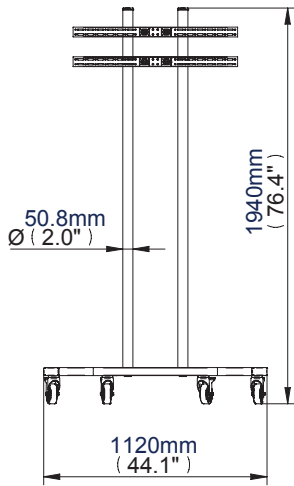

- Fits screens with horizontal patterns up to 800mm (31.5")
- Fits all VESA® fixings up to:
800 x 600mm (landscape screen orientation)
800 x 400mm (portrait screen orientation)
- Mounts screen in landscape or portrait style
- Includes universal flat screen interface kit
- 1.8m Ø50mm poles supplied with 5 cable management holes
- Non marking 3" locking/braked castors included
- Also supplied with optional screw in levelling feet
- **Dimensions:**
W: 1940mm (76.4")
D: 782mm (30.8")
H: 1120mm (44.1")
- Includes BT7057 pole rings
- Colours Available: Black

BT8503

Front View With Castors

Side View With Castors

Side View With Levelling Feet

Trolley Base

Small Interface Arm

Large Interface Arm

| Colour: | Order Ref: | EAN Code: | Master Carton Qty: | Inner Carton Qty: | Master Carton Weight: | Master Carton Cube: |
|---------|------------|-----------------------|--------------------|-------------------|-----------------------|---------------------|
| Black | BT8503/B | Box 1: 10878724007875 | 0.5 | 0/0 | 16.45kg (36.19lbs) | 2.64cbm (0.075cuft) |
| Black | BT8503/B | Box 2: 10878724007882 | 0.5 | 0/0 | 7.50kg (16.50lbs) | 0.45cbm (0.013cuft) |