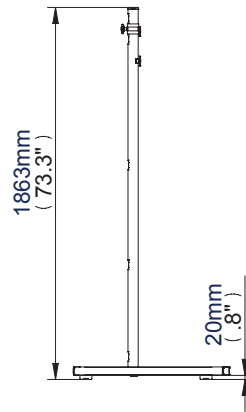

- Fits screens with horizontal patterns up to 800mm (31.5")
- Fits all VESA® fixings up to:
800 x 600mm (landscape screen orientation)
800 x 400mm (portrait screen orientation)
- Mounts screen in landscape or portrait style
- Includes universal flat screen interface kit
- 1.8m Ø50mm poles supplied with 5 cable management holes
- Non marking 3" locking/braked castors included
- Also supplied with optional screw in levelling feet
- **Dimensions:**
W: 1940mm (76.4")
D: 782mm (30.8")
H: 1120mm (44.1")
- Includes BT7057 pole rings
- Colours Available: Black

BT8503

Front View With Castors

Side View With Castors

Side View With Levelling Feet

Trolley Base

Small Interface Arm

Large Interface Arm

| Colour: | Order Ref: | EAN Code: | Master Carton Qty: | Inner Carton Qty: | Master Carton Weight: | Master Carton Cube: |
|---------|------------|-----------------------|--------------------|-------------------|-----------------------|---------------------|
| Black | BT8503/B | Box 1: 10878724007875 | 0.5 | 0/0 | 16.45kg (36.19lbs) | 2.64cbm (0.075cuft) |
| Black | BT8503/B | Box 2: 10878724007882 | 0.5 | 0/0 | 7.50kg (16.50lbs) | 0.45cbm (0.013cuft) |