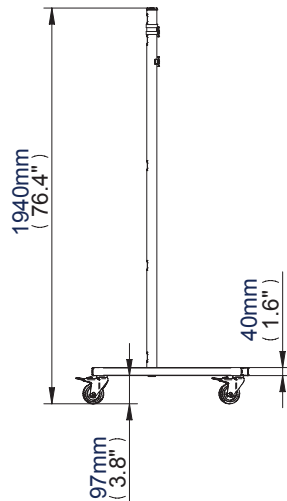

- Fits screens with horizontal patterns up to 800mm (31.5")
- Fits all VESA® fixings up to:
800 x 600mm (landscape screen orientation)
800 x 400mm (portrait screen orientation)
- Mounts screen in landscape or portrait style
- Includes universal flat screen interface kit
- 1.8m Ø50mm poles supplied with 5 cable management holes
- Non marking 3" locking/braked castors included
- Also supplied with optional screw in levelling feet
- **Dimensions:**
W: 1940mm (76.4")
D: 782mm (30.8")
H: 1120mm (44.1")
- Includes BT7057 pole rings
- Colours Available: Black

BT8503

Front View With Castors

Side View With Castors

Side View With Levelling Feet

Trolley Base

Small Interface Arm

Large Interface Arm

| Colour: | Order Ref: | EAN Code: | Master Carton Qty: | Inner Carton Qty: | Master Carton Weight: | Master Carton Cube: |
|---------|------------|-----------------------|--------------------|-------------------|-----------------------|---------------------|
| Black | BT8503/B | Box 1: 10878724007875 | 0.5 | 0/0 | 16.45kg (36.19lbs) | 2.64cbm (0.075cuft) |
| Black | BT8503/B | Box 2: 10878724007882 | 0.5 | 0/0 | 7.50kg (16.50lbs) | 0.45cbm (0.013cuft) |