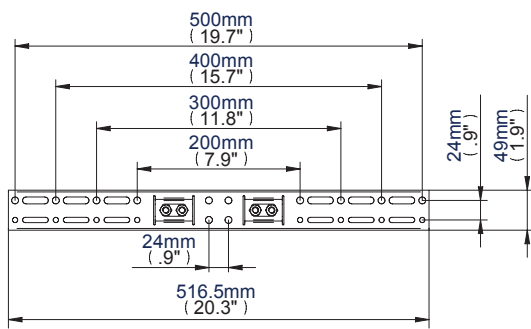

- Fits screens with horizontal patterns up to 800mm (31.5")
- Fits all VESA® fixings up to:
800 x 600mm (landscape screen orientation)
800 x 400mm (portrait screen orientation)
- Mounts screen in landscape or portrait style
- Includes universal flat screen interface kit
- 1.8m Ø50mm poles supplied with 5 cable management holes
- Non marking 3" locking/braked castors included
- Also supplied with optional screw in levelling feet
- **Dimensions:**
W: 1940mm (76.4")
D: 782mm (30.8")
H: 1120mm (44.1")
- Includes BT7057 pole rings
- Colours Available: Black

BT8503

Front View With Castors

Side View With Castors

Side View With Levelling Feet

Trolley Base

Small Interface Arm

Large Interface Arm

| Colour: | Order Ref: | EAN Code: | Master Carton Qty: | Inner Carton Qty: | Master Carton Weight: | Master Carton Cube: |
|---------|------------|-----------------------|--------------------|-------------------|-----------------------|---------------------|
| Black | BT8503/B | Box 1: 10878724007875 | 0.5 | 0/0 | 16.45kg (36.19lbs) | 2.64cbm (0.075cuft) |
| Black | BT8503/B | Box 2: 10878724007882 | 0.5 | 0/0 | 7.50kg (16.50lbs) | 0.45cbm (0.013cuft) |