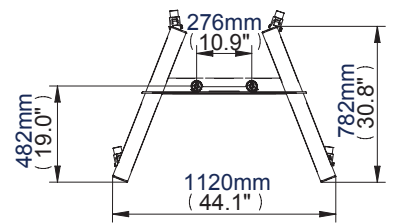

- Fits screens with horizontal patterns up to 800mm (31.5")
- Fits all VESA® fixings up to:
800 x 600mm (landscape screen orientation)
800 x 400mm (portrait screen orientation)
- Mounts screen in landscape or portrait style
- Includes universal flat screen interface kit
- 1.8m Ø50mm poles supplied with 5 cable management holes
- Non marking 3" locking/braked castors included
- Also supplied with optional screw in levelling feet
- **Dimensions:**
W: 1940mm (76.4")
D: 782mm (30.8")
H: 1120mm (44.1")
- Includes BT7057 pole rings
- Colours Available: Black

BT8503

Front View With Castors

Side View With Castors

Side View With Levelling Feet

Trolley Base

Small Interface Arm

Large Interface Arm

| Colour: | Order Ref: | EAN Code: | Master Carton Qty: | Inner Carton Qty: | Master Carton Weight: | Master Carton Cube: |
|---------|------------|-----------------------|--------------------|-------------------|-----------------------|---------------------|
| Black | BT8503/B | Box 1: 10878724007875 | 0.5 | 0/0 | 16.45kg (36.19lbs) | 2.64cbm (0.075cuft) |
| Black | BT8503/B | Box 2: 10878724007882 | 0.5 | 0/0 | 7.50kg (16.50lbs) | 0.45cbm (0.013cuft) |