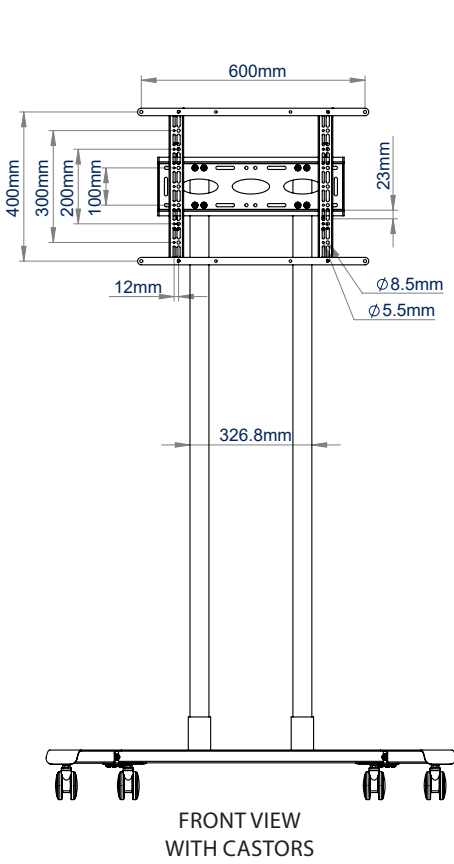

PACKING INFORMATION

PLEASE NOTE, THIS IS A **MULTI-BOX** ITEM

COLOUR:	ORDER REF:	EAN CODE:	MASTER CARTON QTY:	MASTER CARTON WEIGHT:	MASTER CARTON CUBE:
Black	BT8504/BB V2	5019318085413	1	20.5kg / 7kg	0.047cbm / 0.013cbm