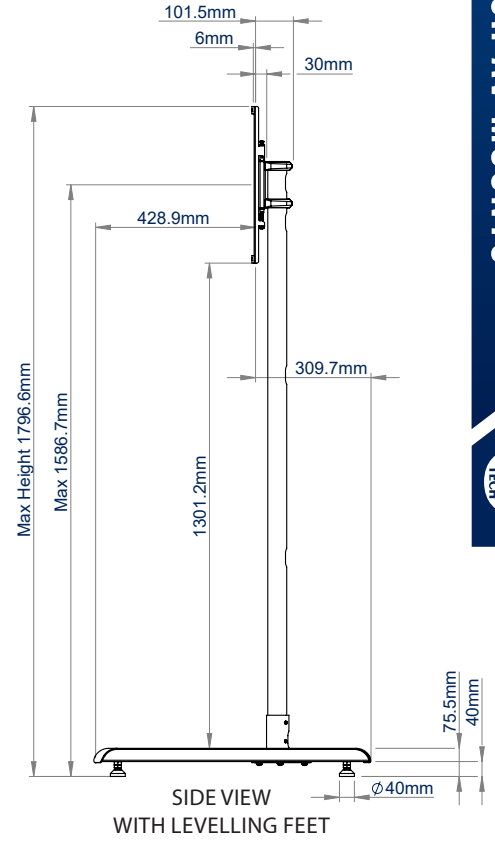

PACKING INFORMATION

PLEASE NOTE, THIS IS A **MULTI-BOX** ITEM

COLOUR:	ORDER REF:	EAN CODE:	MASTER CARTON QTY:	MASTER CARTON WEIGHT:	MASTER CARTON CUBE:
Black	BT8504/BB V2	5019318085413	1	20.5kg / 7kg	0.047cbm / 0.013cbm