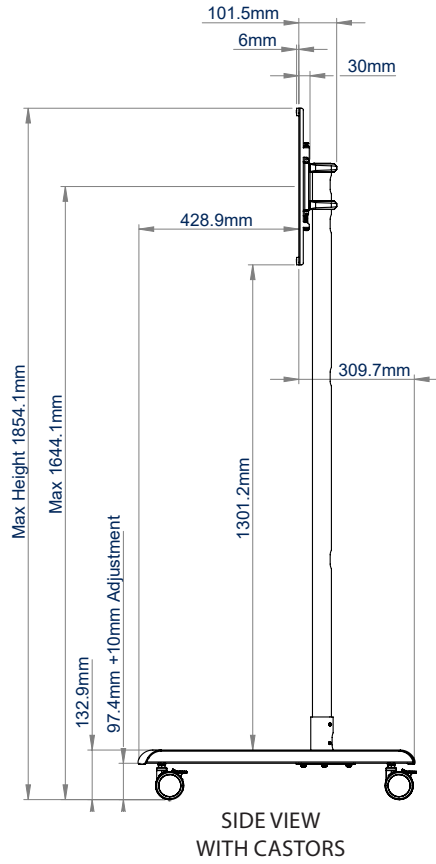

PACKING INFORMATION

PLEASE NOTE, THIS IS A **MULTI-BOX** ITEM

COLOUR:	ORDER REF:	EAN CODE:	MASTER CARTON QTY:	MASTER CARTON WEIGHT:	MASTER CARTON CUBE:
Black	BT8504/BB V2	5019318085413	1	20.5kg / 7kg	0.047cbm / 0.013cbm