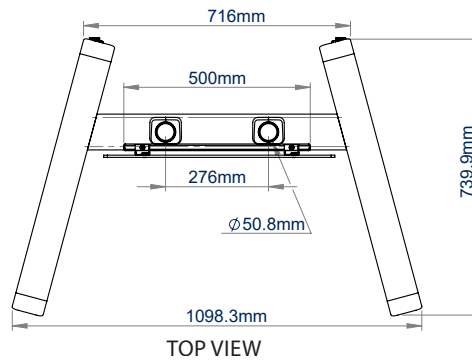

PACKING INFORMATION

PLEASE NOTE, THIS IS A **MULTI-BOX** ITEM

COLOUR:	ORDER REF:	EAN CODE:	MASTER CARTON QTY:	MASTER CARTON WEIGHT:	MASTER CARTON CUBE:
Black	BT8504/BB V2	5019318085413	1	20.5kg / 7kg	0.047cbm / 0.013cbm