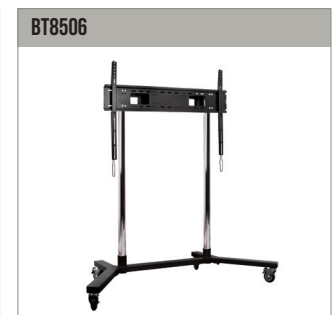

Extra-Large Flat Screen Display Trolley for screens up to 120"