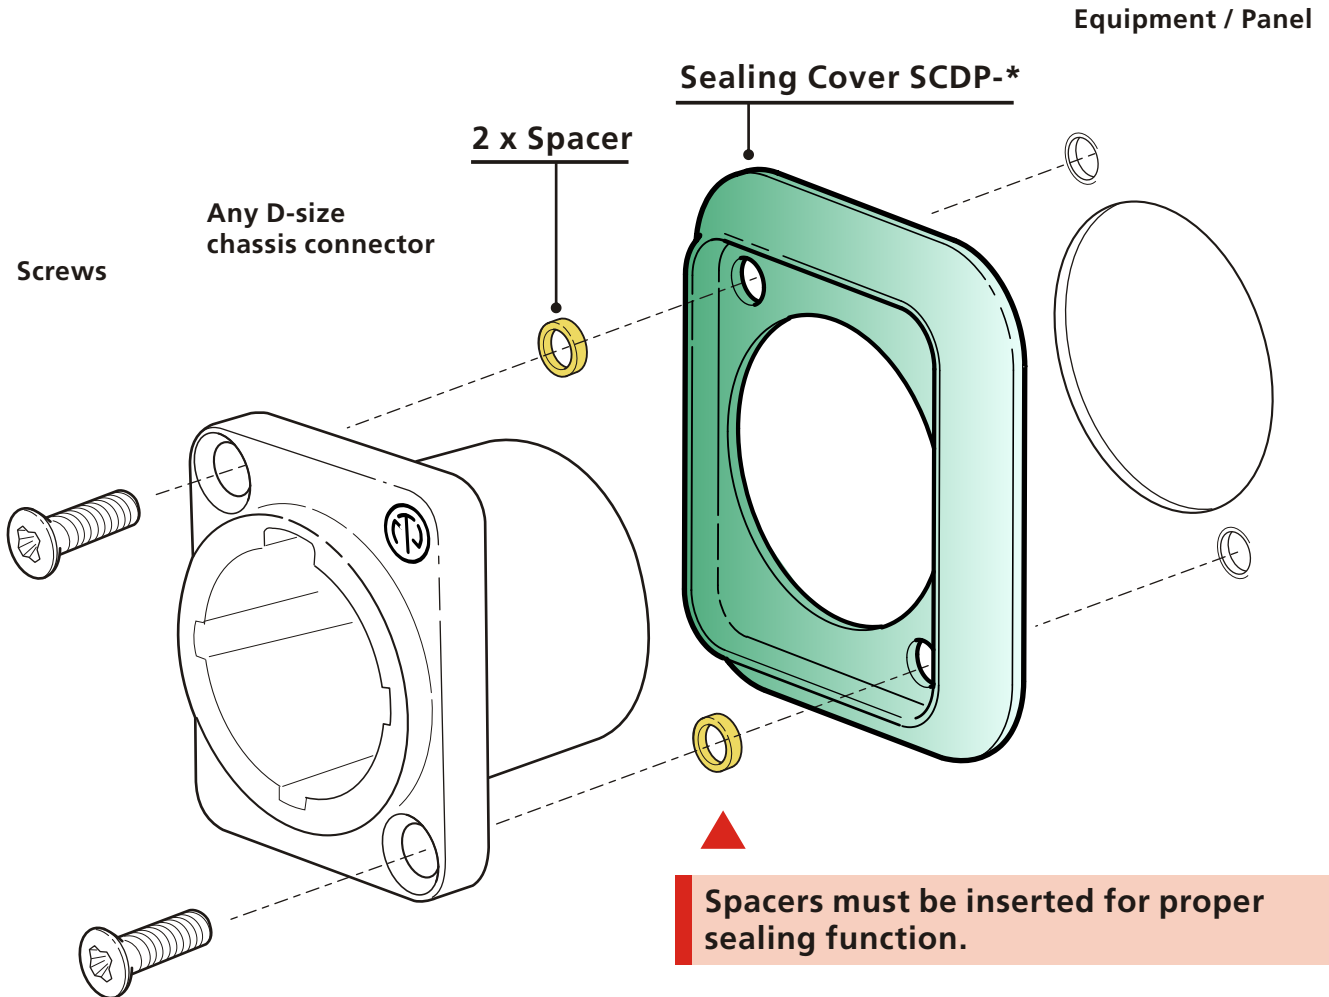

# ASSEMBLY INSTRUCTION

SCDP-\* | Rubber sealing D-Size Chassis Connectors

▲

**ATTENTION:**  
Maximum allowable torque  
 $M_A = 40 \text{ Ncm}$

\* Color coding: 0- black, 2- red, 4- yellow, 5- green, 6- blue, 9- white